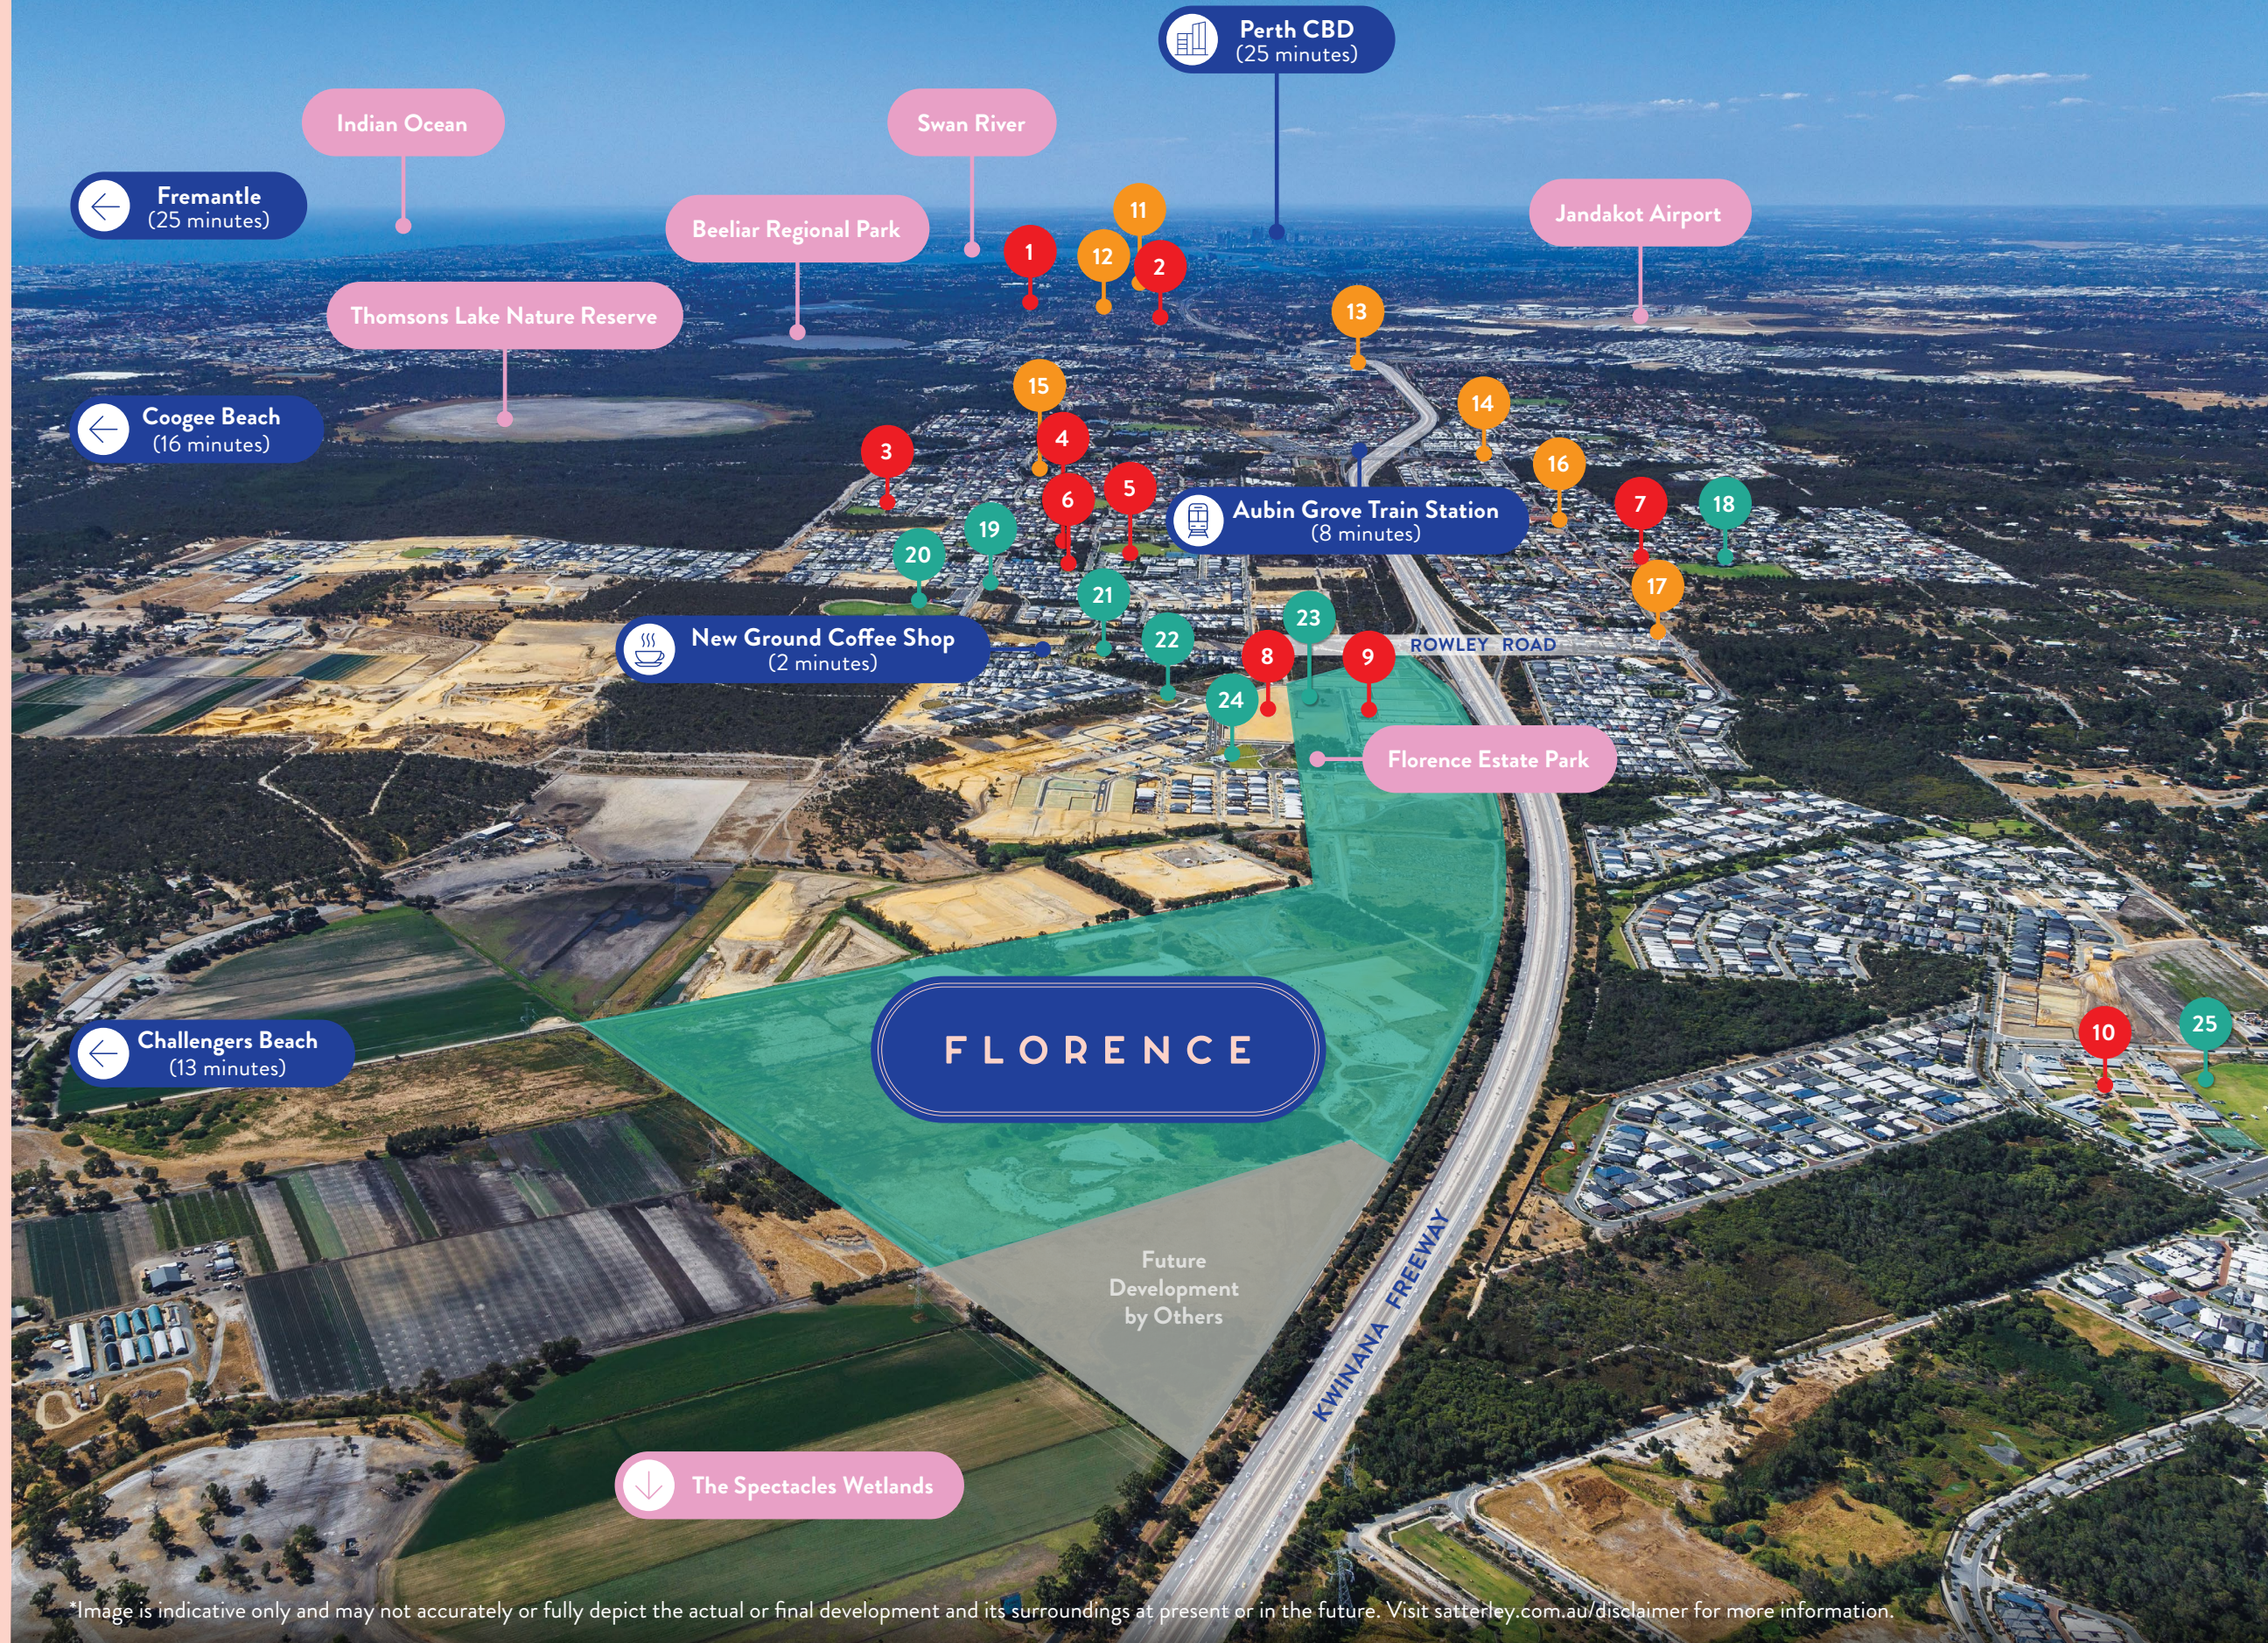

FLORENCE

EDUCATION

1. 1 Murdoch University
2. 2 South Metropolitan TAFE
3. 3 Hammond Park Primary School
4. 4 Hammond Park Catholic Primary School
5. 5 Hammond Park Secondary College
6. 6 Nido Early School Hammond Park
7. 7 Aubin Grove Primary School
8. 8 Proposed Future Primary School*
9. 9 Proposed Future Childcare Centre*
10. 10 Honeywood Primary School

SHOPPING & HEALTH

1. 11 St John of God Murdoch Hospital
2. 12 Fiona Stanley Hospital
3. 13 Cockburn Gateway Shopping City
4. 14 Harvest Lakes Shopping Centre
5. 15 The Park Hive IGA
6. 16 IGA Aubin Grove
7. 17 Aubin Grove Medical Centre

PARKS & RECREATION

1. 18 Aubin Grove Sport and Community Facility
2. 19 Hammond Park Climb
3. 20 Frankland Park Sports and Community Facility
4. 21 Mokare Reserve Adventure Playground
5. 22 Apsley Dog Park
6. 23 Proposed Future Playing Fields*
7. 24 Apsley Park
8. 25 Honeywood Oval & Park

*Image is indicative only and may not accurately or fully depict the actual or final development and its surroundings at present or in the future. Visit satterley.com.au/disclaimer for more information.